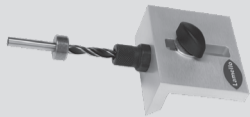

Art. No. 132000

b) Ø 100 x 8 x 22 mm

Art. No. 132108

oder/or/ou/o

Art. No. 251024

Art. No. 125240

6.

L = min 15 mm
d = 3 mm

4 mm,
75x55 mm

Art. No. 271945

7.

Paar/Pair/ Paire/Paio	Art. No.	Clamex S-18
18	145231	
80	145236	
300	145241	
1000	145251	

5.

30°–150° zur Fläche