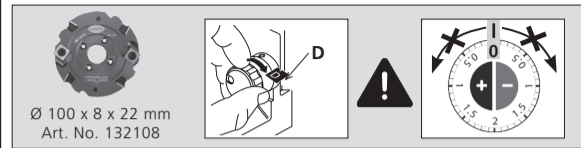

Art. No. 132000

b) Ø 100 x 8 x 22 mm

Art. No. 132108

oder/or/ou/o

Art. No. 251024

Art. No. 125240

6.

L = min 15 mm
d = 3 mm

4 mm,
75x55 mm

Art. No. 271945

7.

Paar/Pair/ Paire/Paio	Art. No.	Clamex S-18
18	145231	
80	145236	
300	145241	
1000	145251	

5.

30°–150° zur Fläche