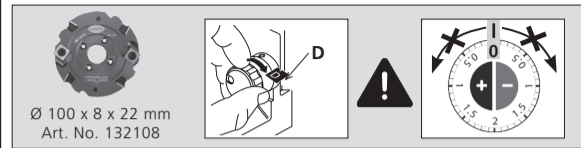

Art. No. 132000

b) Ø 100 x 8 x 22 mm

Art. No. 132108

oder/or/ou/o

Art. No. 251024

Art. No. 125240

6.

L = min 15 mm
d = 3 mm

7.

⬡ = 4 mm,
75x55 mm

Art. No. 271945

Paar/Pair/
Paire/Paio

Art. No.

Clamex S-18

18

145231