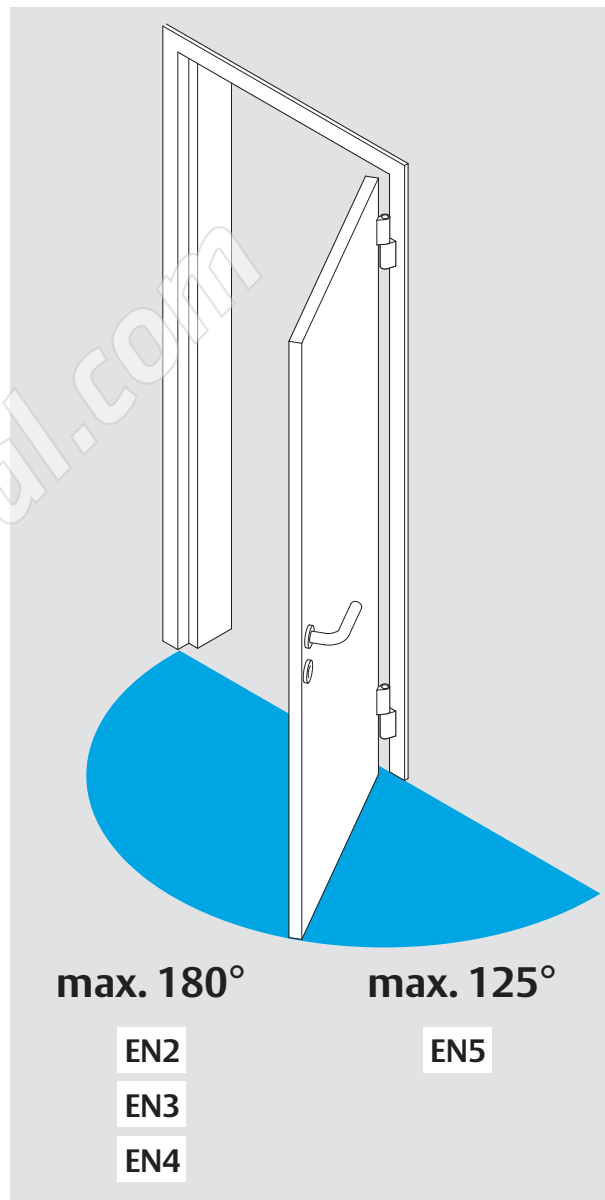

Installationsanleitung
Installation Instructions

D1004606

	B
EN2	≤ 850mm
EN3	≤ 950mm
EN4	≤ 1100mm
EN5	≤ 1250mm

max. 180°

max. 125°

EN2

EN5

EN3