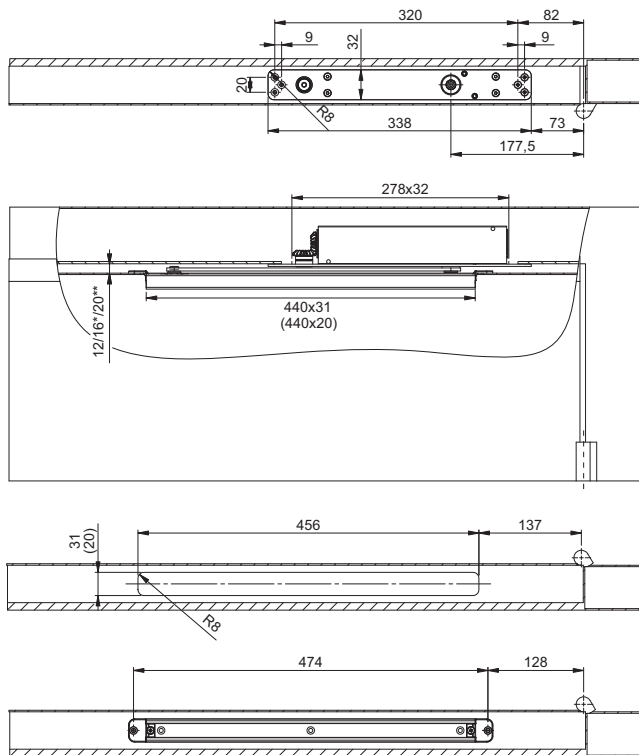

Metal Doors: door installation

Timber Doors: door installation

= with standard concealed door closer
 * = version with 4 mm spindle extension
 ** = version with 8 mm spindle extension

Metal Doors: frame installation

Timber Doors: frame installation

- = with standard concealed door closer
- * = version with 4 mm spindle extension
- ** = version with 8 mm spindle extension