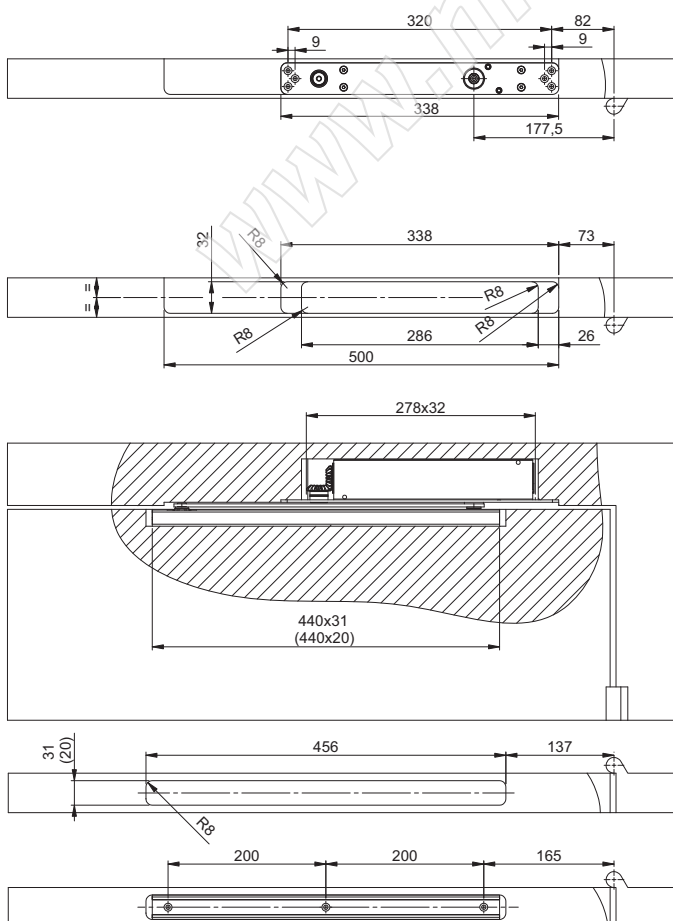

Metal Doors: door installation

Timber Doors: door installation

= with standard concealed door closer
 * = version with 4 mm spindle extension
 ** = version with 8 mm spindle extension

Metal Doors: frame installation

Timber Doors: frame installation

- = with standard concealed door closer
- * = version with 4 mm spindle extension
- ** = version with 8 mm spindle extension