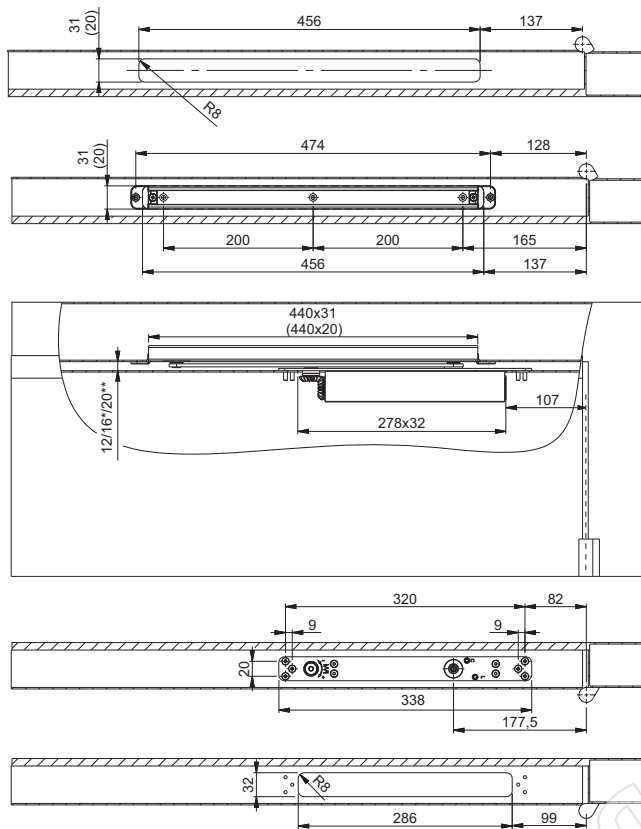

Metal Doors: door installation

Timber Doors: door installation

= with standard concealed door closer
 * = version with 4 mm spindle extension
 ** = version with 8 mm spindle extension

Metal Doors: frame installation

Timber Doors: frame installation

- = with standard concealed door closer
- * = version with 4 mm spindle extension
- ** = version with 8 mm spindle extension