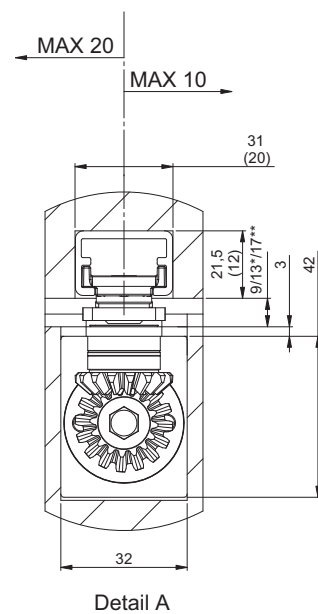

Metal Doors: door installation

Timber Doors: door installation

= with standard concealed door closer
 * = version with 4 mm spindle extension
 ** = version with 8 mm spindle extension

Metal Doors: frame installation

Timber Doors: frame installation

- = with standard concealed door closer
- * = version with 4 mm spindle extension
- ** = version with 8 mm spindle extension