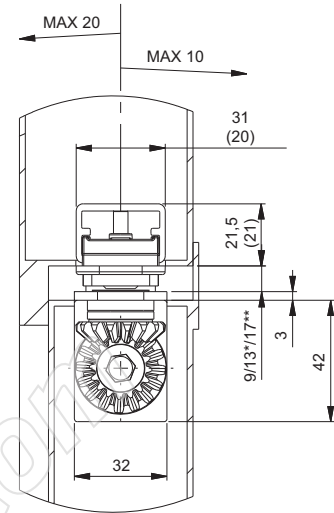

Metal Doors: door installation

Timber Doors: door installation

= with standard concealed door closer
 * = version with 4 mm spindle extension
 ** = version with 8 mm spindle extension

Metal Doors: frame installation

Timber Doors: frame installation

- = with standard concealed door closer
- * = version with 4 mm spindle extension
- ** = version with 8 mm spindle extension