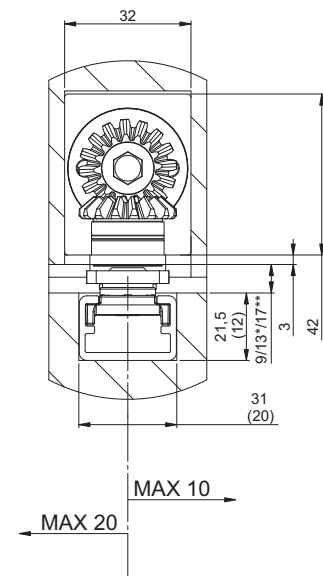

Metal Doors: door installation

Timber Doors: door installation

= with standard concealed door closer
 * = version with 4 mm spindle extension
 ** = version with 8 mm spindle extension

Metal Doors: frame installation

Timber Doors: frame installation

- = with standard concealed door closer
- * = version with 4 mm spindle extension
- ** = version with 8 mm spindle extension