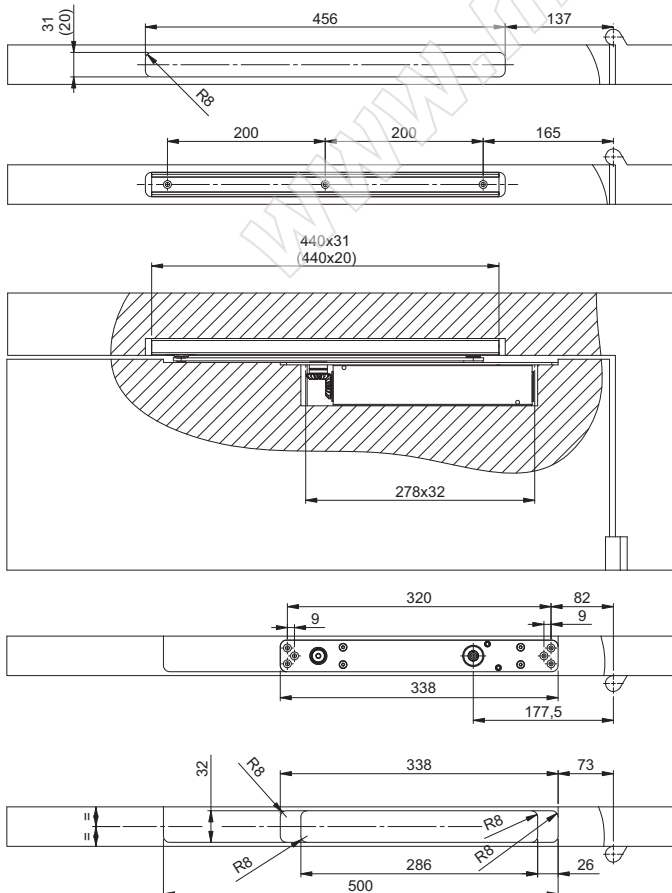

Metal Doors: door installation

Timber Doors: door installation

= with standard concealed door closer
 * = version with 4 mm spindle extension
 ** = version with 8 mm spindle extension

Metal Doors: frame installation

Timber Doors: frame installation

- = with standard concealed door closer
- * = version with 4 mm spindle extension
- ** = version with 8 mm spindle extension