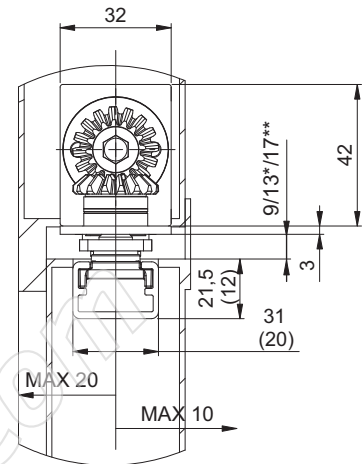

Metal Doors: door installation

Timber Doors: door installation

= with standard concealed door closer
 * = version with 4 mm spindle extension
 ** = version with 8 mm spindle extension

Metal Doors: frame installation

Timber Doors: frame installation

- = with standard concealed door closer
- * = version with 4 mm spindle extension
- ** = version with 8 mm spindle extension