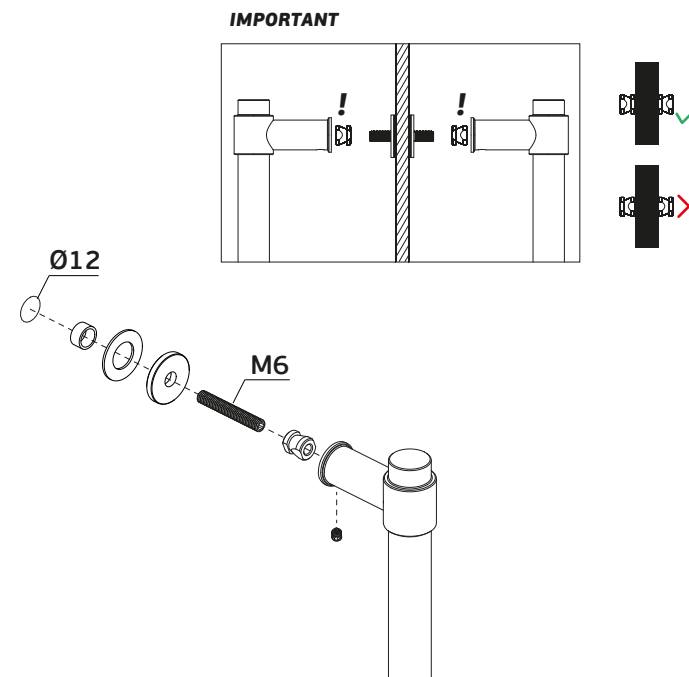

Ficha técnica do produto

Datasheet / Ficha técnica del producto

Data: 08.03.2021

Versão: 2.0

IN.07.123.16.D.KN

Asas de porta/
Pull handles/ Manillones de puerta

ET:2256/2019

Documento confidencial / Confidential document / Documento confidencial @ JNF 2021 www.jnf.pt

Descrição / Description / Descripción	Asa de porta dupla / Double door handle / Manillon de puerta doble
Versão / Version / Versión	2.0
Data / Date / Data	08.03.2021

Vidro/ Glass/ Cristal - IN.08.MFU.SV.19

Asa simples / Single handle / Manillon simple

OPCIONAL/ OPTIONAL - NÃO INCLUÍDO/ NOT INCLUDED

Vidro/ Glass/ Cristal - IN.08.MFU.DV.19

Asa Dupla / Double handle / Manillon Doble

OPCIONAL/ OPTIONAL - NÃO INCLUÍDO/ NOT INCLUDED

T. (+351) 224 663 230 / F. (+351) 224 839 841 / e-mail - jnf@jnf.pt / www.jnf.pt

Rua das Mimosas, 849/851
Zona Industrial das Mimosas
S. Pedro da Cova | Ap. 75 4424-909
Gondomar, PORTUGAL