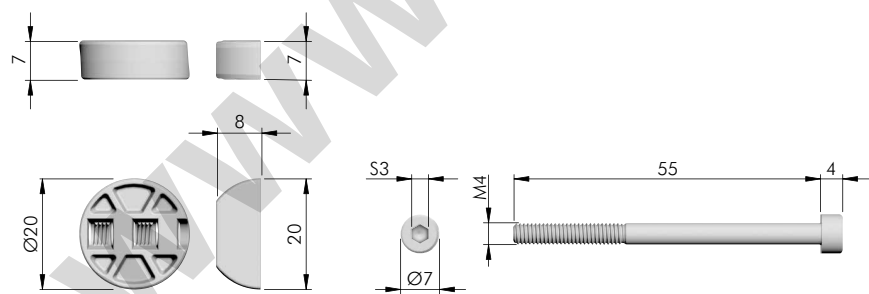

 **ITALIANA**[®]
f e r r a m e n t a

 **MENGUAL**[®]

K Top

**WORKTOP
CONNECTORS**

K TOP

10 mm min. 

INSTALLATION

	= Ø 20 mm		= S3
	ZA		ST
	= 100 pcs.		
	C010002522		

NOTE: The set includes all the components shown in the picture.

DRILLING PLAN

ALTERNATIVE DRILLING PLAN

www.menqual.com