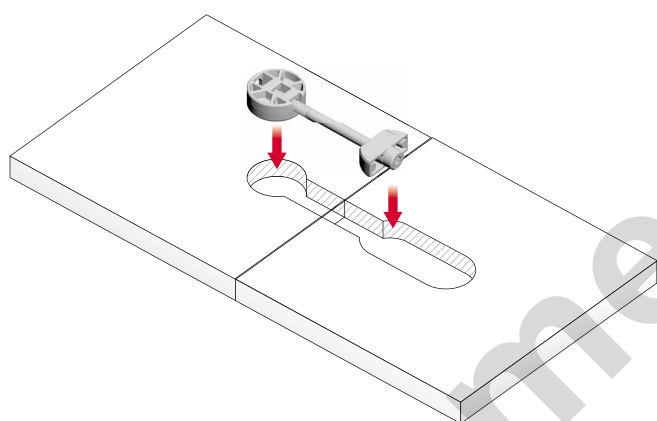

 **ITALIANA**[®]
f e r r a m e n t a

 **MENGUAL**[®]

K Top

**WORKTOP
CONNECTORS**

K TOP

10 mm min. 

INSTALLATION

	= Ø 20 mm		= S3
	ZA		ST
	= 100 pcs.		
	C010002522		

NOTE: The set includes all the components shown in the picture.

DRILLING PLAN

ALTERNATIVE DRILLING PLAN

www.menqual.com