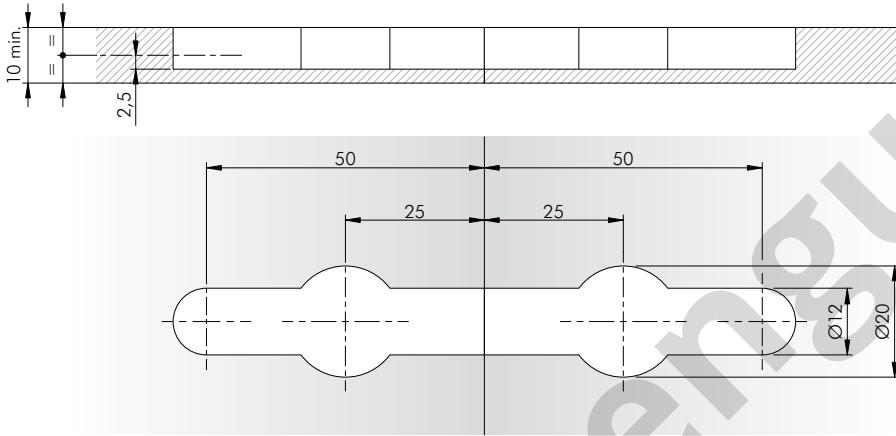

 **ITALIANA**[®]
f e r r a m e n t a

 **MENGUAL**[®]

K Top

**WORKTOP
CONNECTORS**

K TOP

10 mm min. 

INSTALLATION

	= Ø 20 mm		= S3
	ZA		ST
	= 100 pcs.		
	C010002522		

NOTE: The set includes all the components shown in the picture.

DRILLING PLAN

ALTERNATIVE DRILLING PLAN

www.menqual.com