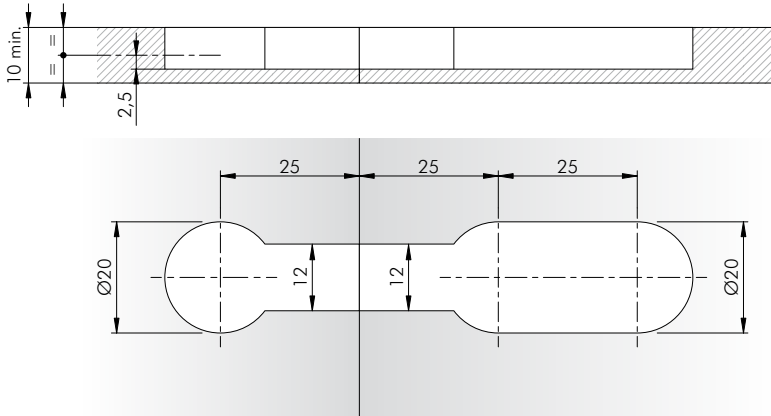

 **ITALIANA**[®]
f e r r a m e n t a

 **MENGUAL**[®]

K Top

**WORKTOP
CONNECTORS**

K TOP

10 mm min. 

INSTALLATION

	= Ø 20 mm		= S3
	ZA		ST
	= 100 pcs.		
	C010002522		

NOTE: The set includes all the components shown in the picture.

DRILLING PLAN

ALTERNATIVE DRILLING PLAN

www.menqual.com