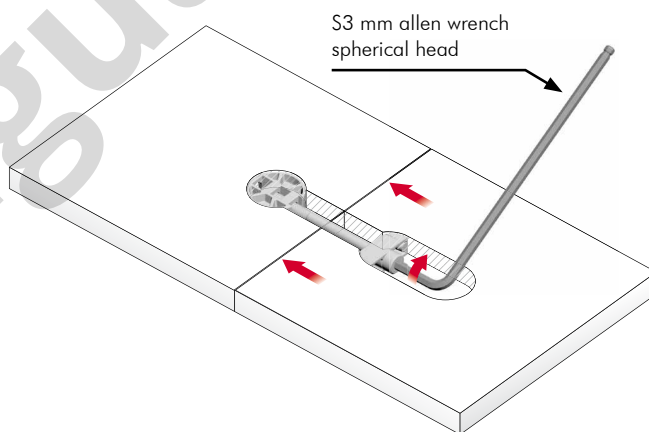

 **ITALIANA**[®]
f e r r a m e n t a

 **MENGUAL**[®]

K Top

**WORKTOP
CONNECTORS**

K TOP

10 mm min. 

INSTALLATION

	= Ø 20 mm		= S3
	ZA		ST
	= 100 pcs.		
	C010002522		

NOTE: The set includes all the components shown in the picture.

DRILLING PLAN

ALTERNATIVE DRILLING PLAN

www.menqual.com