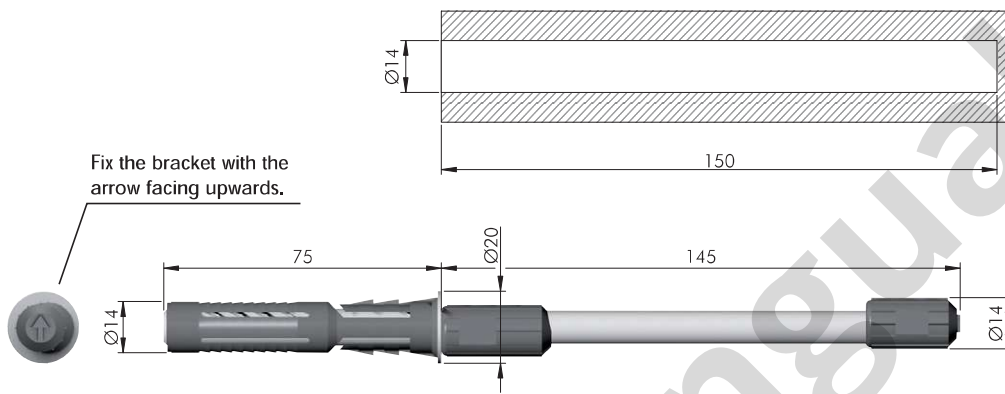

 MENGUAL®

 **ITALIANA**<sup>®</sup>  
f e r r a m e n t a

Adjustable concealed bracket

WOOD AND  
GLASS  
SHELVING  
SYSTEMS

## ADJUSTABLE CONCEALED BRACKET Ø14x140 mm

### ADJUSTMENTS

Adjustments to be carried out with a 12 mm open-ended wrench.

Fix the bracket with the arrow facing upwards.

www.menabual.com