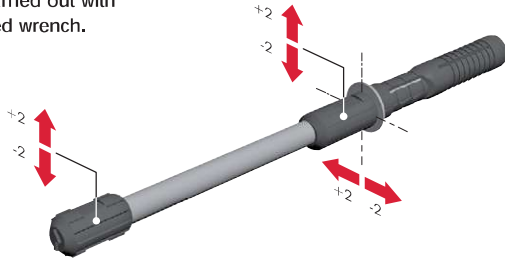

 MENGUAL®

 **ITALIANA**<sup>®</sup>  
f e r r a m e n t a

Adjustable concealed bracket

WOOD AND  
GLASS  
SHELVING  
SYSTEMS

## ADJUSTABLE CONCEALED BRACKET Ø14x140 mm

### ADJUSTMENTS

Adjustments to be carried out with a 12 mm open-ended wrench.

Fix the bracket with the arrow facing upwards.

www.menabual.com