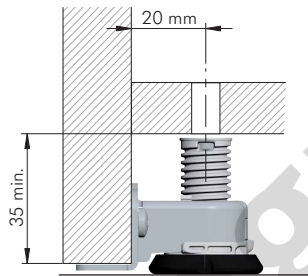

## INTEGRATO TECH

**VERSION  
ADJUSTMENT 0 - 12 mm**

**VERSION  
ADJUSTMENT 0 - 20 mm**

175 Kg per piece

### INTEGRATO TECH PRE-INSERTED SCREW FIXING

### ADJUSTMENT

**INTEGRATO TECH "G" ADJUSTMENT 12 mm WITH PRE-MOUNTED SCREWS**

**INTEGRATO TECH "G" ADJUSTMENT 20 mm WITH PRE-MOUNTED SCREWS**