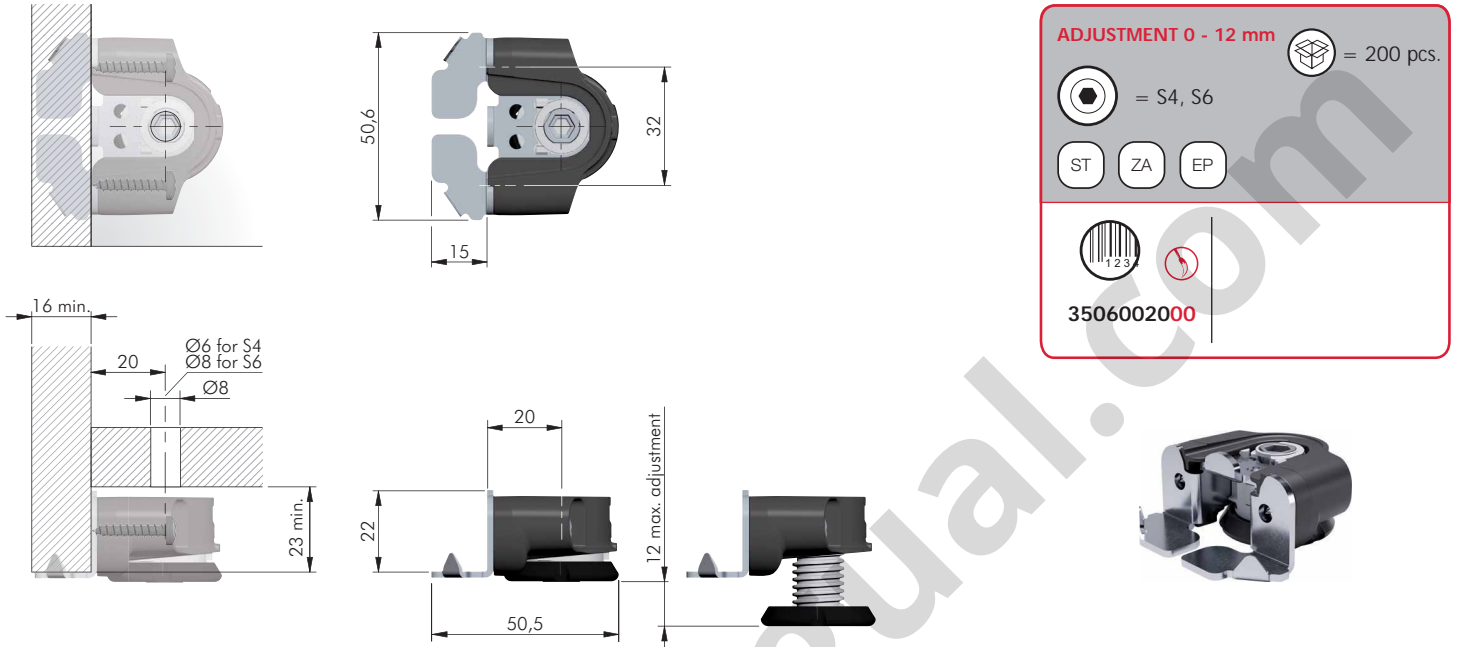

## INTEGRATO TECH

**VERSION  
ADJUSTMENT 0 - 12 mm**

**VERSION  
ADJUSTMENT 0 - 20 mm**

175 Kg per piece

### INSTALLATION

### ADJUSTMENT

**INTEGRATO TECH "G" ADJUSTMENT 12 mm WITH PRE-MOUNTED SCREWS**

**INTEGRATO TECH "G" ADJUSTMENT 20 mm WITH PRE-MOUNTED SCREWS**