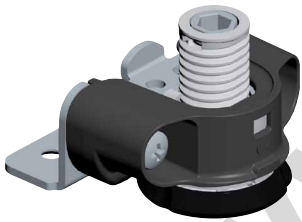

## INTEGRATO TECH

**VERSION  
ADJUSTMENT 0 - 12 mm**

**VERSION  
ADJUSTMENT 0 - 20 mm**

175 Kg per piece

### INTEGRATO TECH PRE-INSERTED SCREW FIXING

### ADJUSTMENT

**INTEGRATO TECH "G" ADJUSTMENT 12 mm WITH PRE-MOUNTED SCREWS**

**INTEGRATO TECH "G" ADJUSTMENT 20 mm WITH PRE-MOUNTED SCREWS**