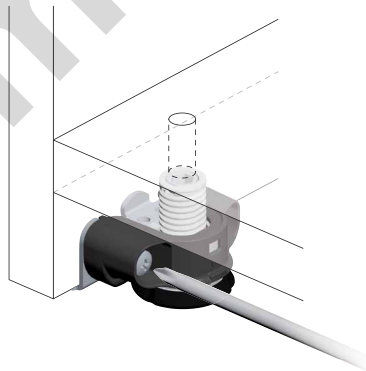

## INTEGRATO TECH

**VERSION  
ADJUSTMENT 0 - 12 mm**

**VERSION  
ADJUSTMENT 0 - 20 mm**

175 Kg per piece

### INTEGRATO TECH PRE-INSERTED SCREW FIXING

### ADJUSTMENT

**INTEGRATO TECH "G" ADJUSTMENT 12 mm WITH PRE-MOUNTED SCREWS**

**INTEGRATO TECH "G" ADJUSTMENT 20 mm WITH PRE-MOUNTED SCREWS**