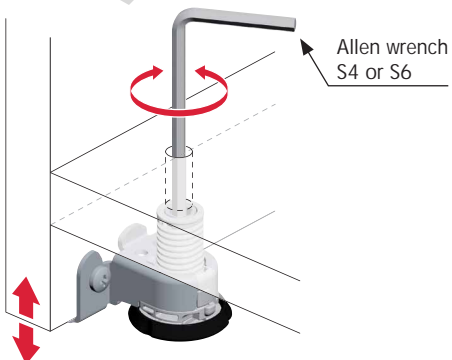

## INTEGRATO TECH

**VERSION  
ADJUSTMENT 0 - 12 mm**

**VERSION  
ADJUSTMENT 0 - 20 mm**

175 Kg per piece

### INTEGRATO TECH PRE-INSERTED SCREW FIXING

### ADJUSTMENT

**INTEGRATO TECH "G" ADJUSTMENT 12 mm WITH PRE-MOUNTED SCREWS**

**INTEGRATO TECH "G" ADJUSTMENT 20 mm WITH PRE-MOUNTED SCREWS**