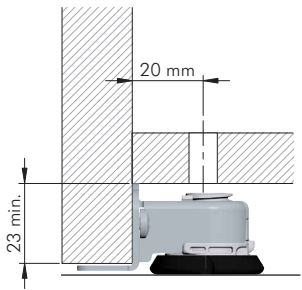

## INTEGRATO TECH

**VERSION  
ADJUSTMENT 0 - 12 mm**

**VERSION  
ADJUSTMENT 0 - 20 mm**

175 Kg per piece

### ADJUSTMENT

**INTEGRATO TECH "G" ADJUSTMENT 12 mm WITH PRE-MOUNTED SCREWS**

**INTEGRATO TECH "G" ADJUSTMENT 20 mm WITH PRE-MOUNTED SCREWS**