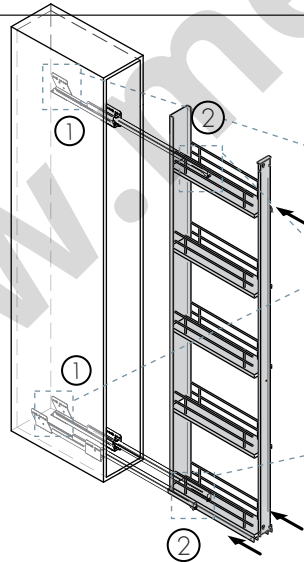

2

Espesor 16mm | Thickness 16 mm

Espesor 19mm | Thickness 19 mm

3

4

8

i Desmontaje | Dismount | Démontage

Productos Complementarios | Complementary products | Produits complémentaires

F = 150mm

Ref: 48327014

F = 200mm

Ref: 48328014

Ref: (F = 150mm) 44337014
(F = 200mm) 44338014

F = 150mm

Ref: 49105014|07

F = 200mm

Ref: 49106014|07

14 Cromo | Chrome
07 Antracita | Anthracite

Ref: (F = 150mm) 49137014 /07
(F = 200mm) 49138014 /07