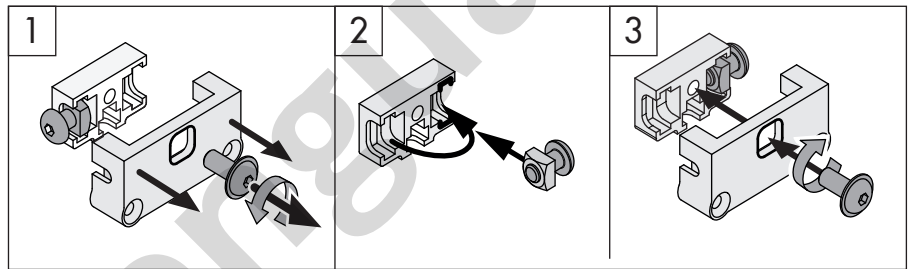

2

Espesor 16mm | Thickness 16 mm

Espesor 19mm | Thickness 19 mm

3

4

8

i Desmontaje | Dismount | Démontage

Productos Complementarios | Complementary products | Produits complémentaires

F = 150mm

Ref: 48327014

F = 200mm

Ref: 48328014

Ref: (F = 150mm) 44337014
(F = 200mm) 44338014

F = 150mm

Ref: 49105014|07

F = 200mm

Ref: 49106014|07

14 Cromo | Chrome
07 Antracita | Anthracite

Ref: (F = 150mm) 49137014 /07
(F = 200mm) 49138014 /07