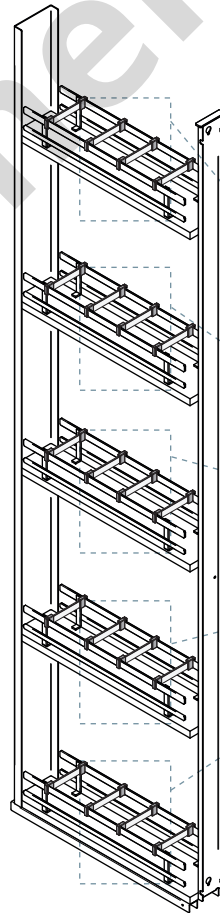

2

Espesor 16mm | Thickness 16 mm

Espesor 19mm | Thickness 19 mm

3

4

8

i Desmontaje | Dismount | Démontage

Productos Complementarios | Complementary products | Produits complémentaires

F = 150mm

Ref: 48327014

F = 200mm

Ref: 48328014

Ref: (F = 150mm) 44337014
(F = 200mm) 44338014

F = 150mm

Ref: 49105014|07

F = 200mm

Ref: 49106014|07

14 Cromo | Chrome
07 Antracita | Anthracite

Ref: (F = 150mm) 49137014 /07
(F = 200mm) 49138014 /07