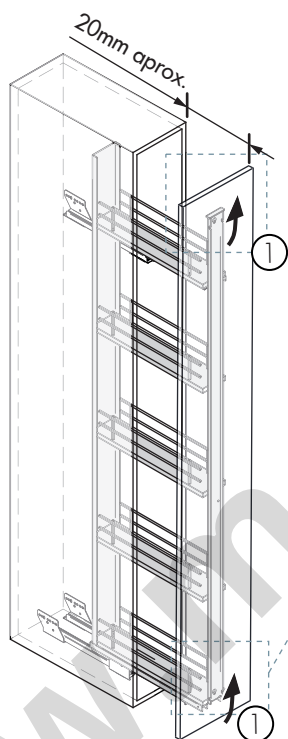

2

Espesor 16mm | Thickness 16 mm

Espesor 19mm | Thickness 19 mm

3

4

8

i Desmontaje | Dismount | Démontage

Productos Complementarios | Complementary products | Produits complémentaires

F = 150mm

Ref: 48327014

F = 200mm

Ref: 48328014

Ref: (F = 150mm) 44337014
(F = 200mm) 44338014

F = 150mm

Ref: 49105014|07

F = 200mm

Ref: 49106014|07

14 Cromo | Chrome
07 Antracita | Anthracite

Ref: (F = 150mm) 49137014 /07
(F = 200mm) 49138014 /07