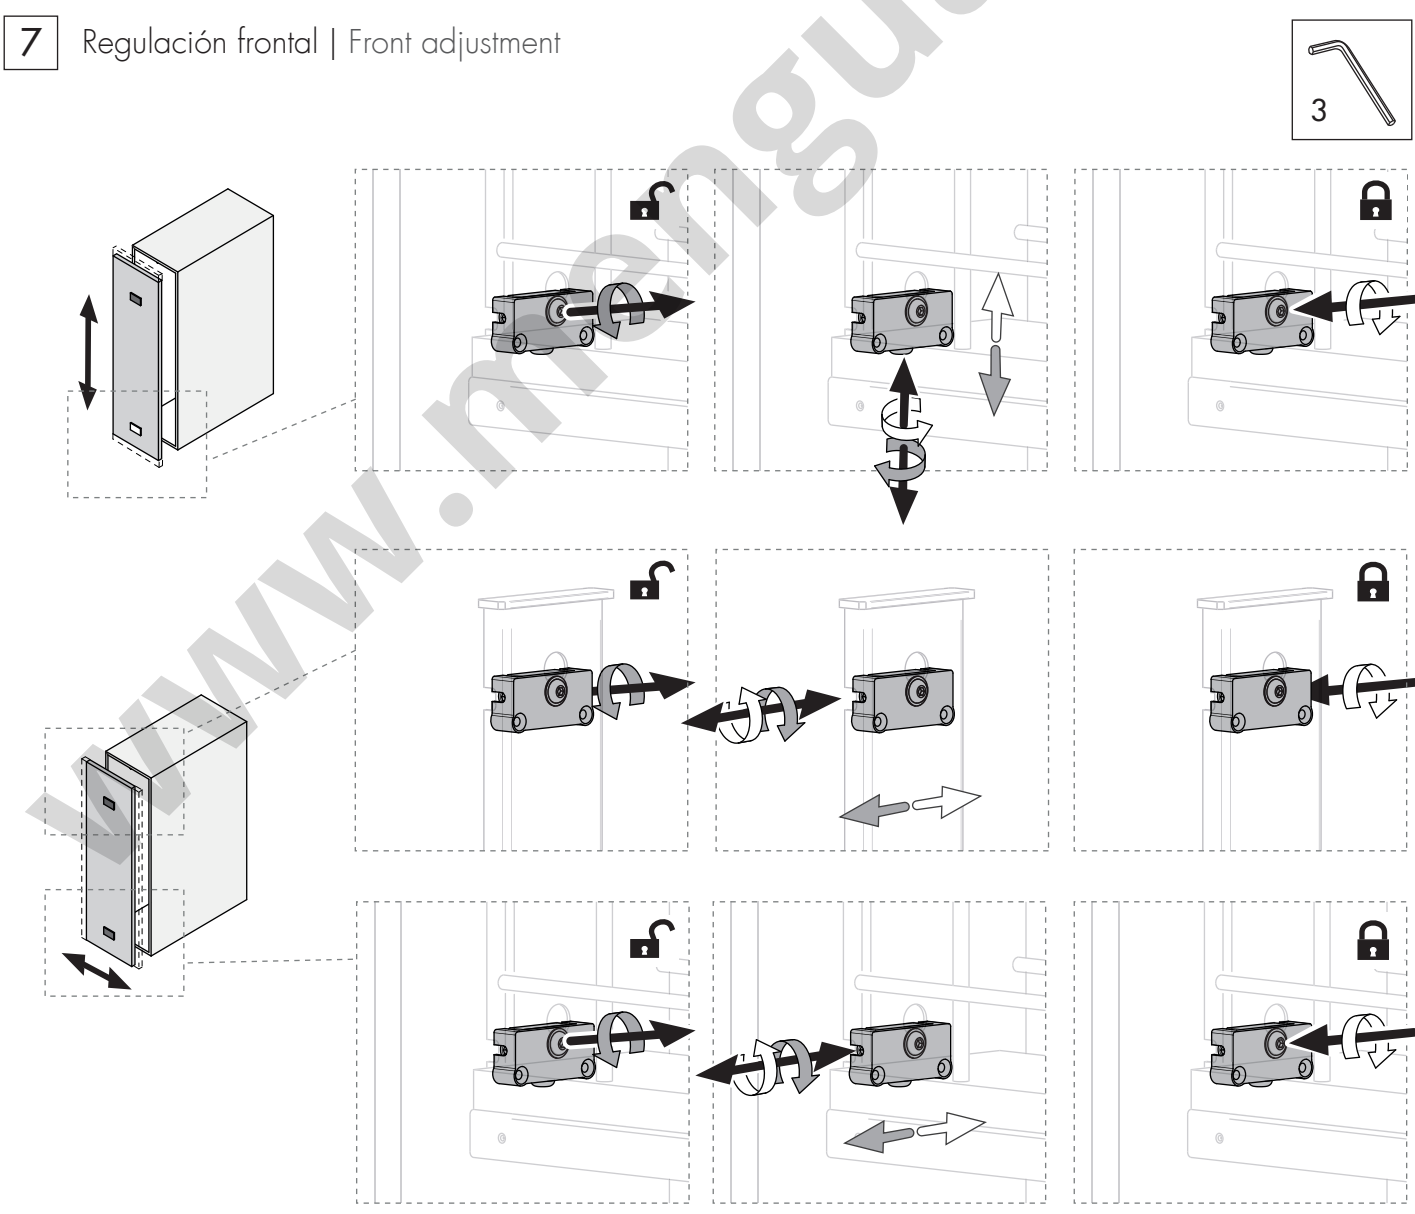

2

Espesor 16mm | Thickness 16 mm

Espesor 19mm | Thickness 19 mm

3

4

8

i Desmontaje | Dismount | Démontage

Productos Complementarios | Complementary products | Produits complémentaires

F = 150mm

Ref: 48327014

F = 200mm

Ref: 48328014

Ref: (F = 150mm) 44337014
(F = 200mm) 44338014

F = 150mm

Ref: 49105014|07

F = 200mm

Ref: 49106014|07

14 Cromo | Chrome
07 Antracita | Anthracite

Ref: (F = 150mm) 49137014 /07
(F = 200mm) 49138014 /07