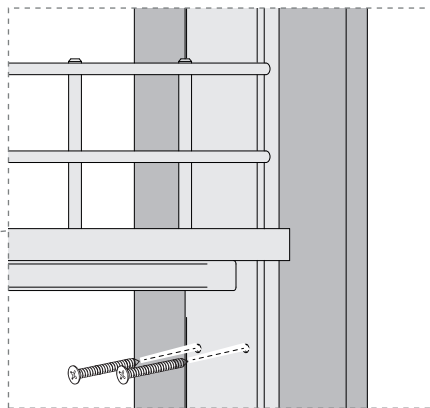

2

Espesor 16mm | Thickness 16 mm

Espesor 19mm | Thickness 19 mm

3

4

8

i Desmontaje | Dismount | Démontage

Productos Complementarios | Complementary products | Produits complémentaires

F = 150mm

Ref: 48327014

F = 200mm

Ref: 48328014

Ref: (F = 150mm) 44337014
(F = 200mm) 44338014

F = 150mm

Ref: 49105014|07

F = 200mm

Ref: 49106014|07

14 Cromo | Chrome
07 Antracita | Anthracite

Ref: (F = 150mm) 49137014 /07
(F = 200mm) 49138014 /07