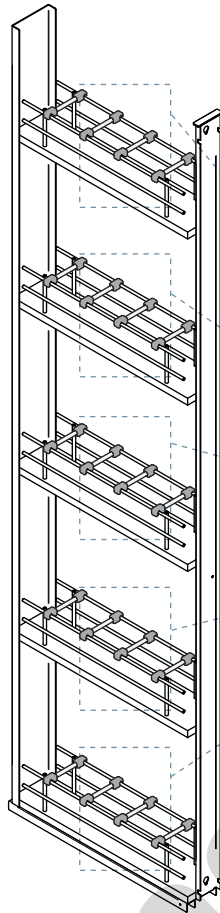

2

Espesor 16mm | Thickness 16 mm

Espesor 19mm | Thickness 19 mm

3

4

8

i Desmontaje | Dismount | Démontage

Productos Complementarios | Complementary products | Produits complémentaires

F = 150mm

Ref: 48327014

F = 200mm

Ref: 48328014

Ref: (F = 150mm) 44337014
(F = 200mm) 44338014

F = 150mm

Ref: 49105014|07

F = 200mm

Ref: 49106014|07

14 Cromo | Chrome
07 Antracita | Anthracite

Ref: (F = 150mm) 49137014 /07
(F = 200mm) 49138014 /07