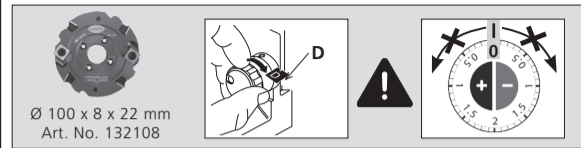

Art. No. 132000

b) Ø 100 x 8 x 22 mm

Art. No. 132108

oder/or/ou/o

Art. No. 253024

Art. No. 251024

Art. No. 125240

6.

L = min 15 mm
d = 3 mm

⊘ = 4 mm,
75x55 mm

Art. No. 271945

7.

Paar/Pair/
Paire/Paio

Art. No.

Clamex S-18

18