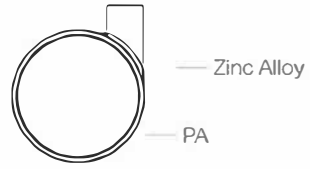

Measures

LOAD CAPACITY IN KG

Ø80
52,9

Ø80

A	69
B	19,5
C	96
D	10
E	46

Colours

Fixing - Fastening indications

Ø 80 47x47x2,5 M8x15 ø11x22
M10x15

Material

Without brake