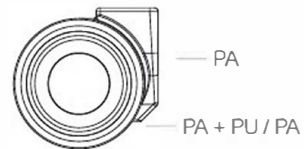

Measures

Colours, other Colours on request

LOAD CAPACITY IN KG

Ø38

75

Ø38

A	33
B	12
C	41
D	20
E	18
F	66

Fixing - Fastening indications

Material

Ø 38	47x47x2,5	M10x15	Ø11x22
	42x42x2	M8x15	

Without brake

* www.mengual.com