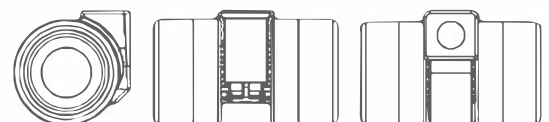

Measures

Colours, other Colours on request

LOAD CAPACITY IN KG

Ø38

75

Ø38

A	33
B	12
C	41
D	20
E	18
F	66

Fixing - Fastening indications

Material

Ø 38	47x47x2,5	M10x15	Ø11x22
	42x42x2	M8x15	

Without brake

* www.mengual.com